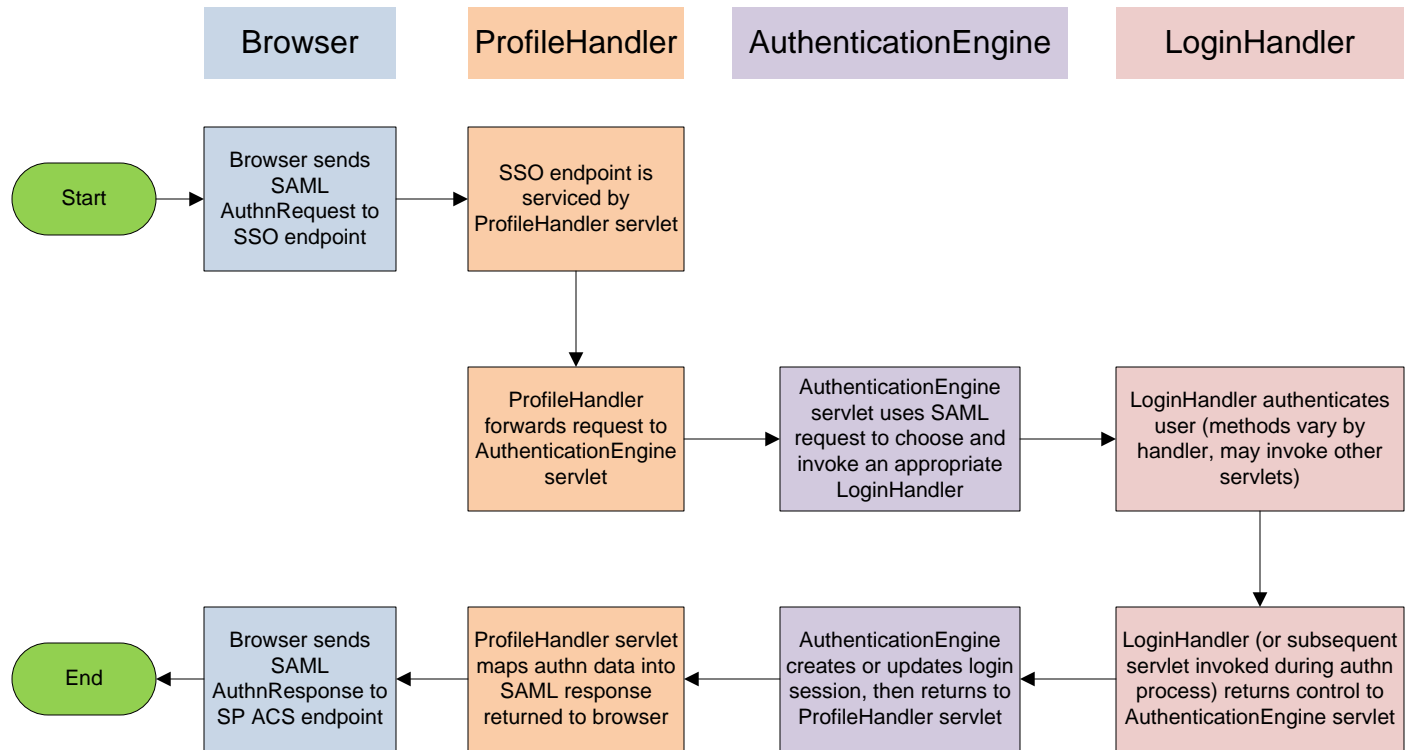

Shibboleth 2.x IdP Internal Authentication

Diagram by Christopher A. Bongaarts – cab@umn.edu last updated 2011-03-09
 Based on a post to the shibboleth-users mailing list by Brent Putman in January 2009